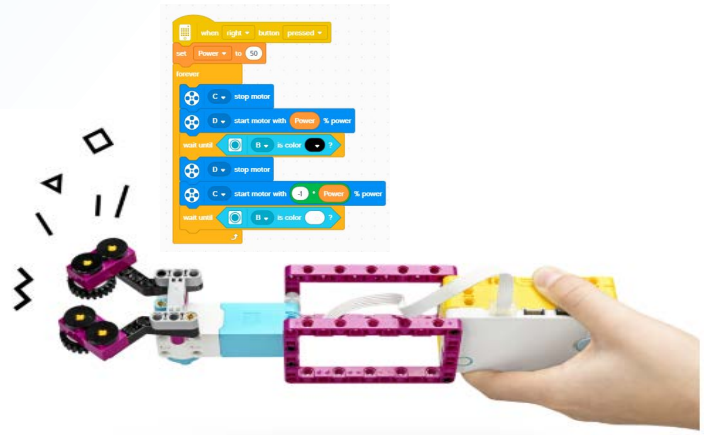

Virtual STEM Learning Labs:

Inspire innovators of tomorrow to understand how the real world works today with virtual STEM Learning Labs.

Suitable For Grades 3-6 includes:
3 x 1 hour virtual workshops per class
exploring GEARS, LEVERS, and PULLEYS .
14 x Simple Machines sets to keep

1 X Grade + 3 workshops cost \$1600 ex.gst
2 X Grades + 6 workshops cost \$1900 ex.gst
3 X Grades + 9 workshops cost \$2100 ex.gst

Virtual Robot Learning Labs:

Robot Learning Lab with SPIKE Prime develops the digital literacy needed to inspire the creative coders of tomorrow.

Suitable For Grades 5-8 includes:
1 hour virtual hands-on workshop with SPIKE Prime
to explore the world of coding and robotics .
The LEGO sets for 28 students will be delivered and picked up at your school.